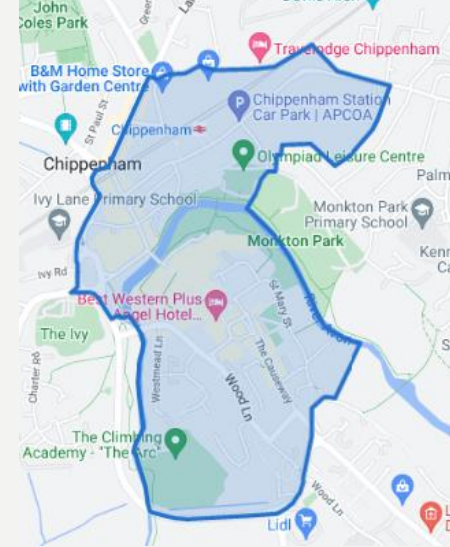

Chippenham Town Centre