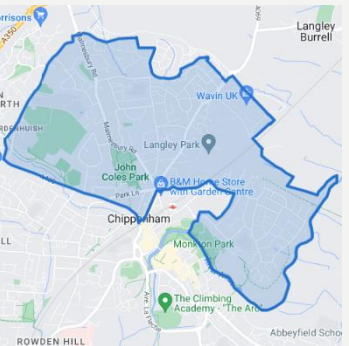

PCSO Stacey Cunningham

Chippenham Town North East

Chippenham Town South