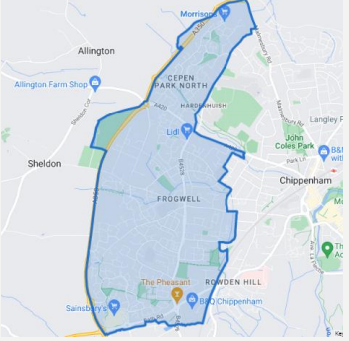

Chippenham Town West

Chippenham Town North East

PCSO Stacey Cunningham