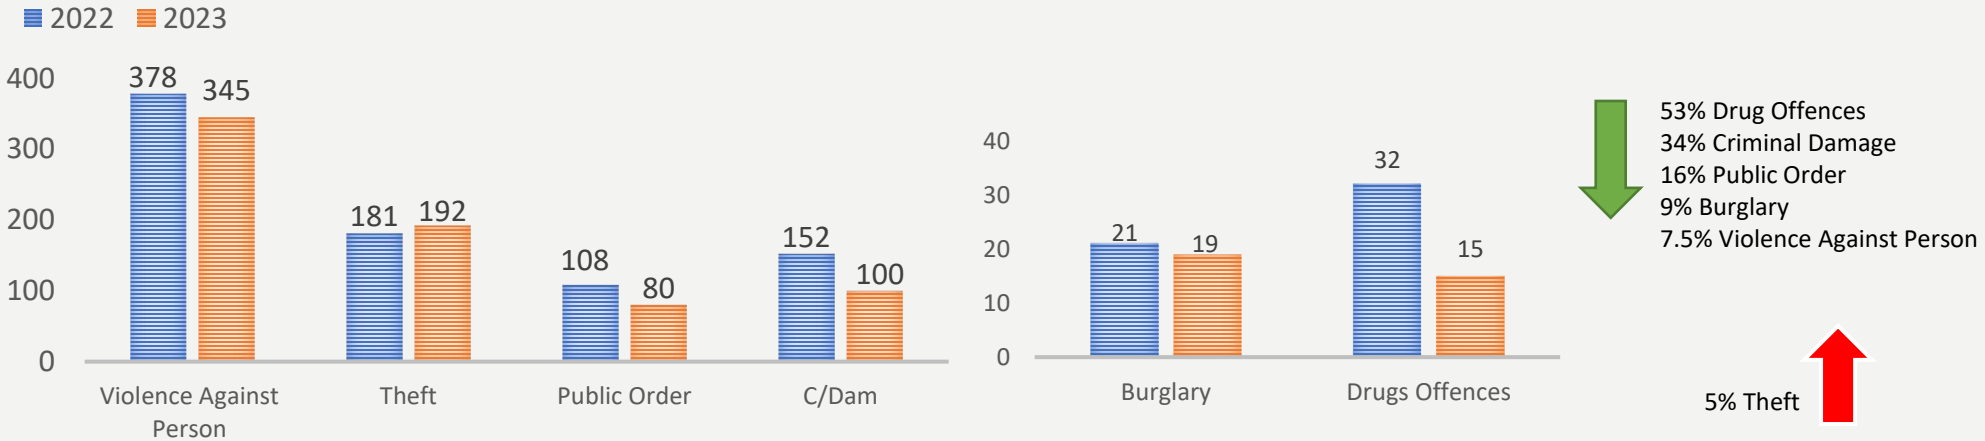

Chippenham Town Crime and Incident Statistics

1st Jan – 31st May 2023 compared to 1st Jan – 31st May 2022