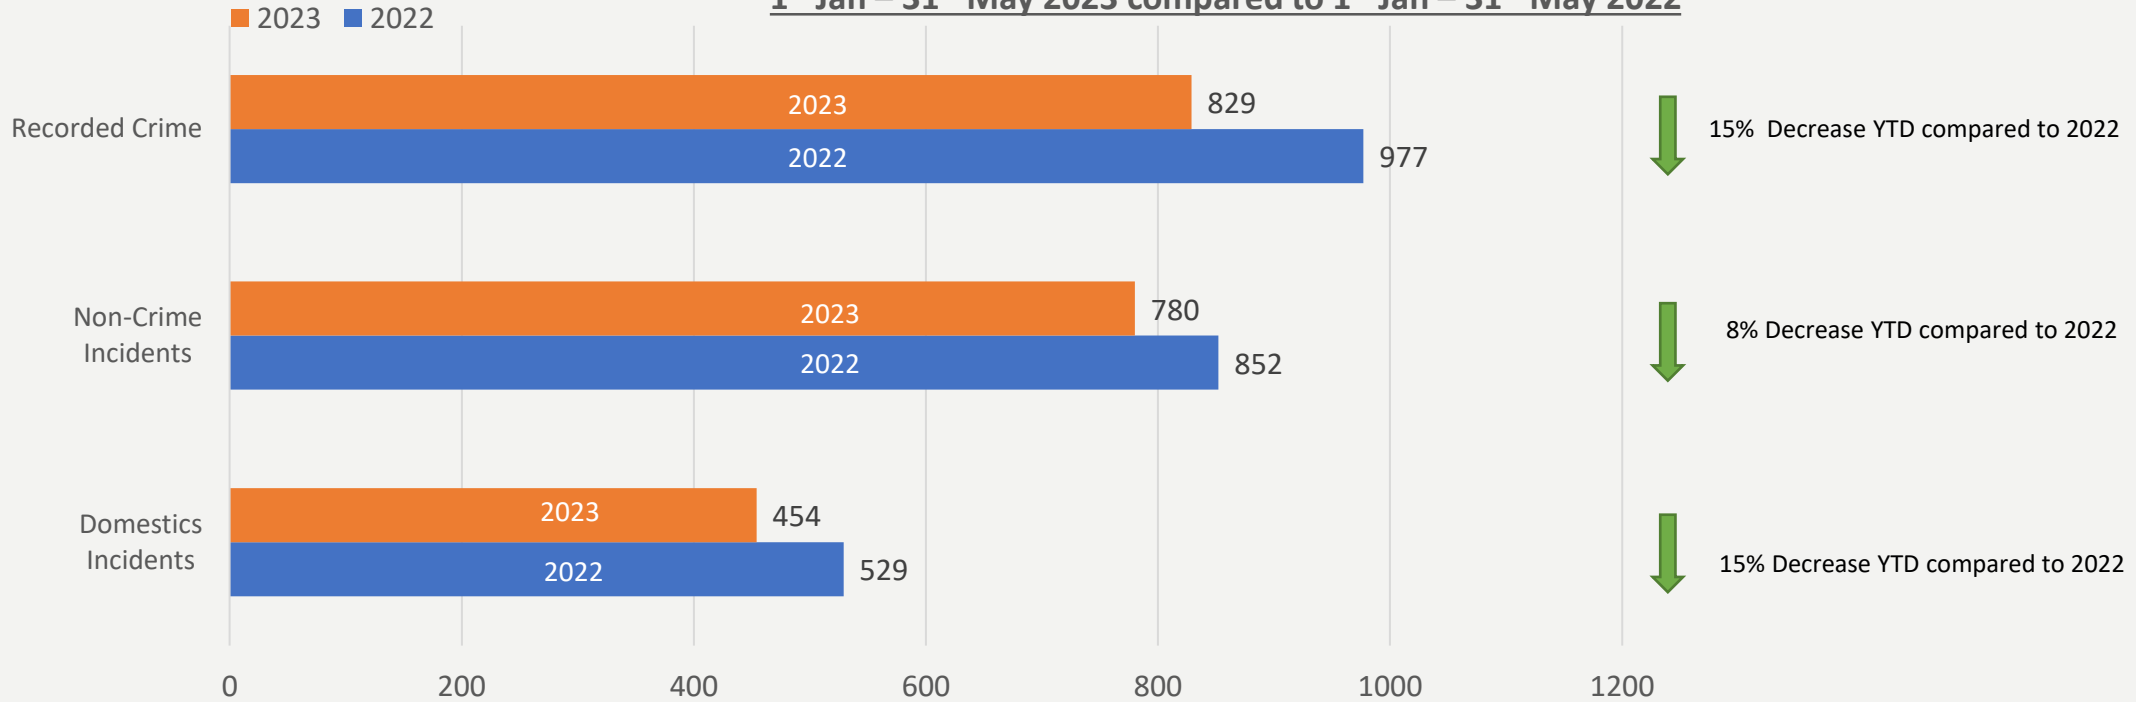

Chippenham Town Crime and Incident Statistics

1st Jan – 31st May 2023 compared to 1st Jan – 31st May 2022